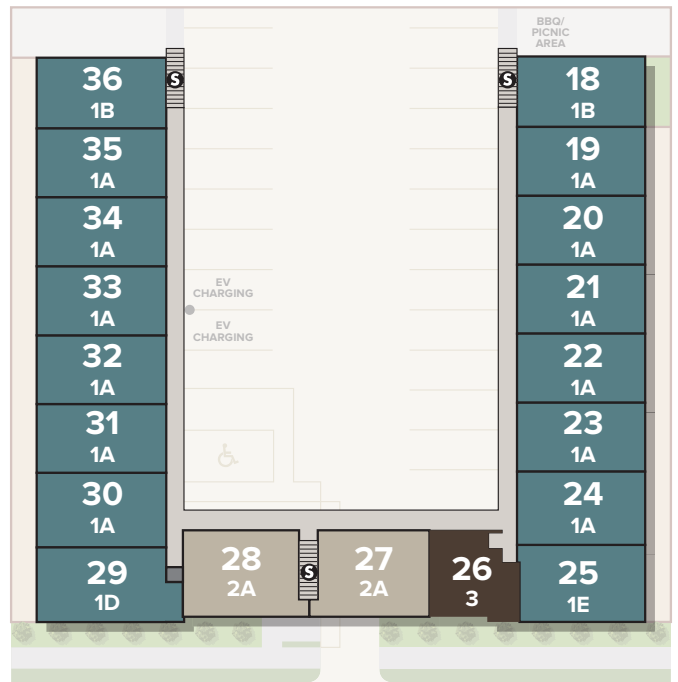

i-WOOD

SITE PLAN

WEST CENTURY BOULEVARD

LEVEL 1

WEST CENTURY BOULEVARD

LEVEL 2

LEGEND

PLAN 1

PLAN 2

PLAN 3

STAIRS

Site plan is artist's rendering. All dimensions are approximate. Actual product and specifications may vary in dimension or detail. Not all features are available in every apartment. Prices and availability are subject to change. Please see a representative for details.